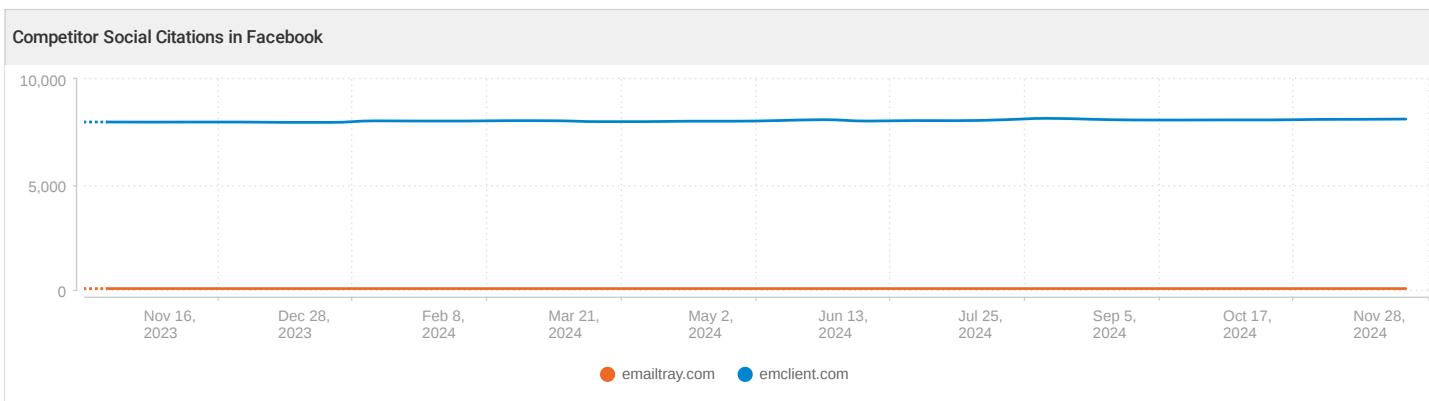

22

Pinterest Shares

Social Citations Trend

Top 5 Social Media Referrals by Sessions (Last 30 days)

Social Traffic Sources	Sessions	% Sessions
l.facebook.com	1	100.00%

Competitor Social Citations		
Social network	emailtray.com	emclient.com
Facebook	54	8.1K ▲ 13
Pinterest	-	17
Home page mentions, total	54	8.1K