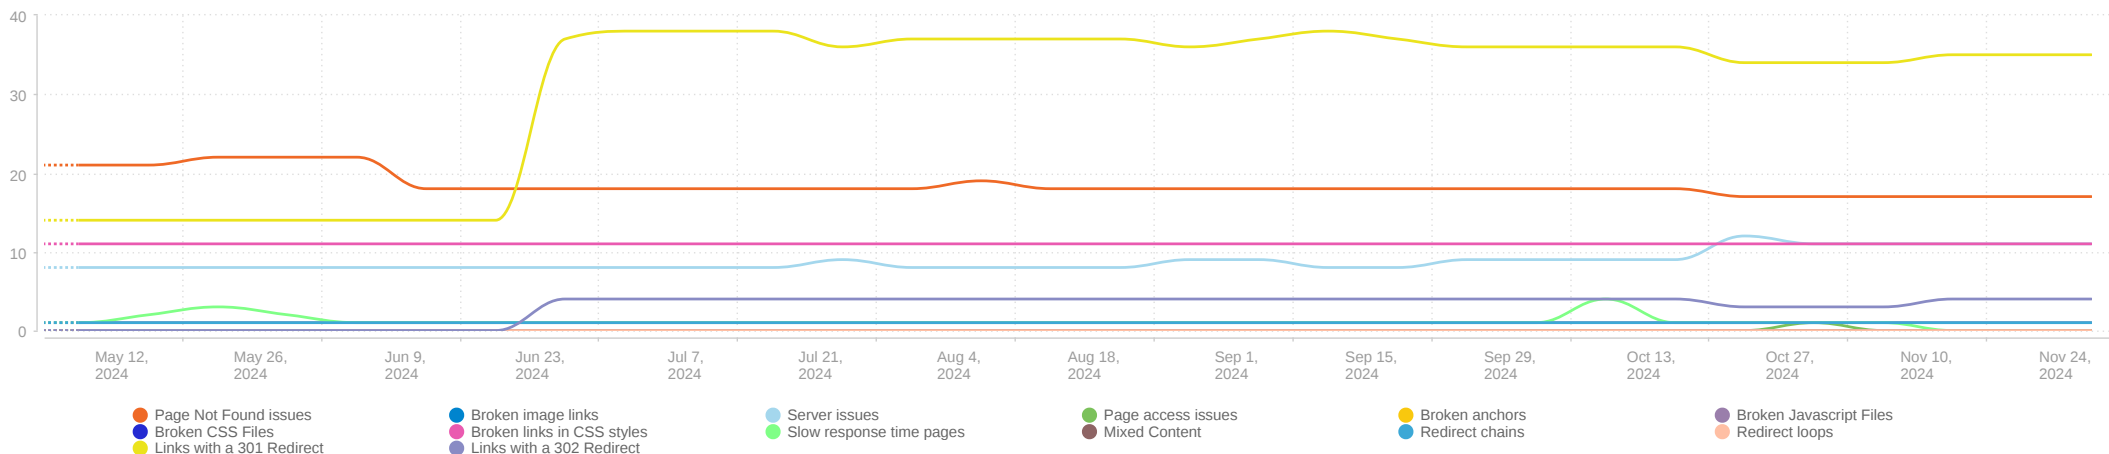

Pages with errors
142

Unique broken links
29

Not found pages and images
17

Server Issues
11

Page Access Issues
0

Slow Response Time Pages
0

Mixed content issues
0

Technical issues found on your site - Trend over time

🚨 Critical issues

The most important issues that affect user experiences and site performance and should be fixed first.

🚨 Page Not Found Issues 6 links

🚨 Server Issues 11 links

🚨 Broken Javascript files 1 link

🚨 Broken links in CSS styles 11 links

🚨 Redirect chains 1 link

🚨 SSL-related issues 1 issue

🚧 Consider fixing

Optimization opportunities that will help you improve your site performance on the web.

🚧 Links with a 301 Redirect 35 links