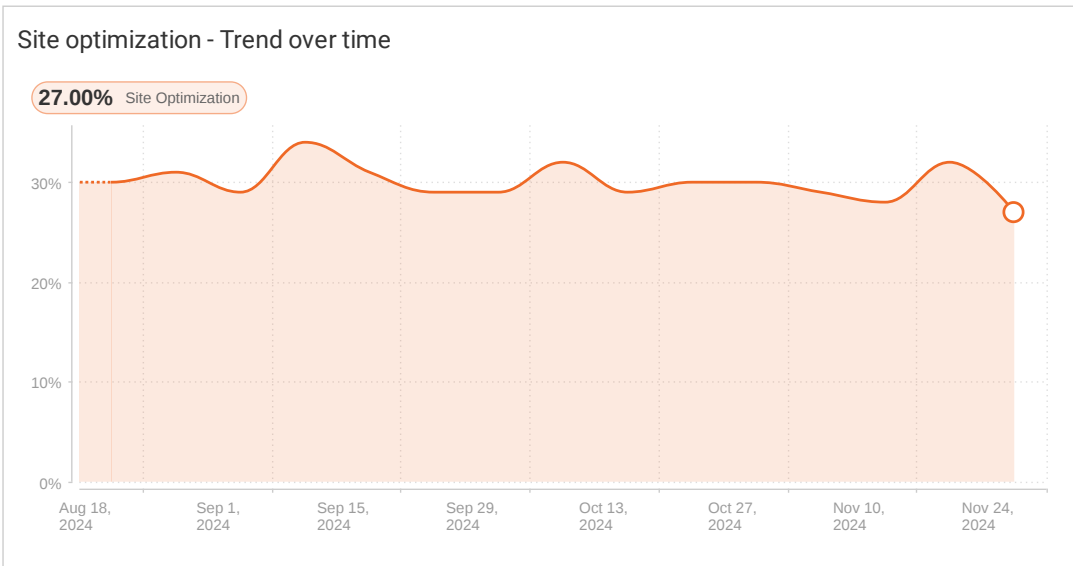

Site optimization
27% ▼ 5

Analyzed canonical pages
189

Pages with SEO issues
185

On-site issues
401

Pages in Google index
310 ▲ 129

Sitemap age
7 months

Domain age
15 years

⚠ Consider fixing