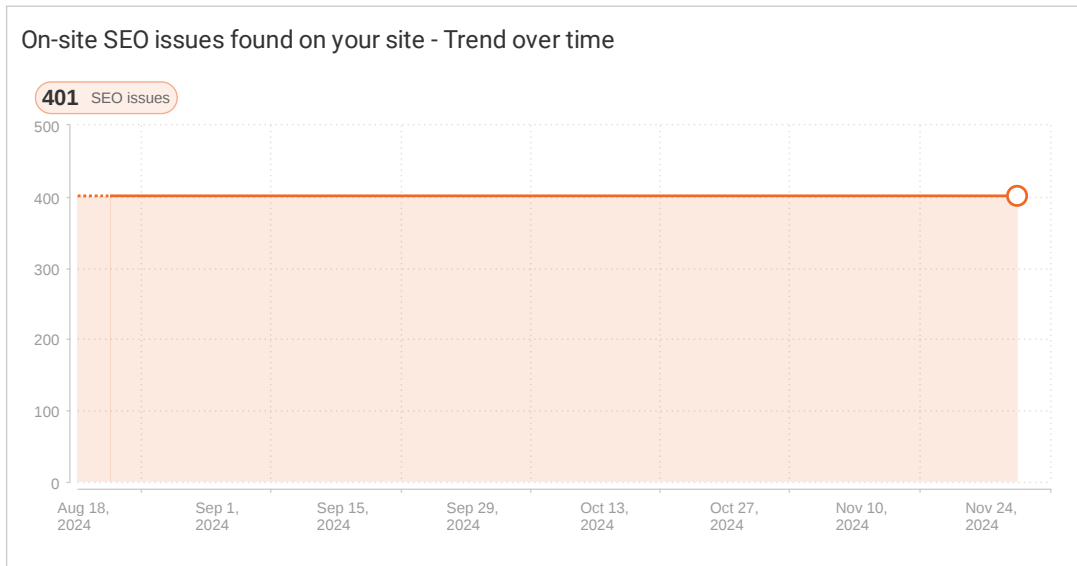

Site optimization
27% ▼ 5

Analyzed canonical pages
189

Pages with SEO issues
185

On-site issues
401

Pages in Google index
310 ▲ 129

Sitemap age
7 months

Domain age
15 years

⚠ Consider fixing