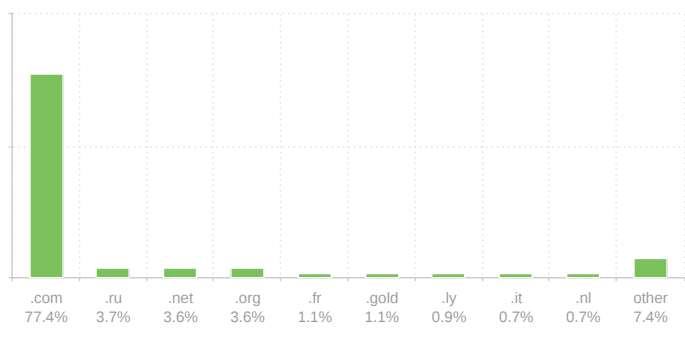

Toxic pages

Nofollow vs DoFollow links

- 19.7% - Nofollow links
149 pages
- 80.3% - DoFollow links
608 pages

Sitewide vs Non-Sitewide links

- 65.4% - Sitewide links
495 pages
- 34.6% - Non-Sitewide links
262 pages

Top 5 Link Texts

Link text	Backlinks	Domain
http://www.emailtray.com	14	5
spam was 68% of email traffic in 2012	14	9
411143. emailtray.com	22	5
emailtray	158	71
https://www.emailtray.com	324	1

Top 50 Linking Domains

- 55.5% - naheez.com
324 links
- 10.4% - tylervigen.com
61 links
- 3.9% - prlog.ru
23 links
- 1.5% - podnova.com
9 links
- 1.4% - apk.gold
8 links

Top linking TLDs

LEGEND: - Not found ▲ Positive change ▼ Negative change