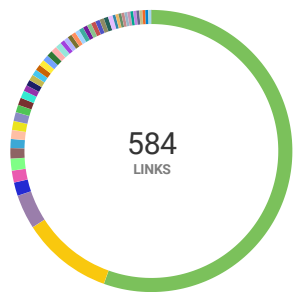

Toxic pages

Nofollow vs DoFollow links

- 19.7% - Nofollow links
149 pages
- 80.3% - DoFollow links
608 pages

Sitewide vs Non-Sitewide links

- 65.4% - Sitewide links
495 pages
- 34.6% - Non-Sitewide links
262 pages

Top 5 Link Texts

Link text	Backlinks	Domain
http://www.emailtray.com	14	5
spam was 68% of email traffic in 2012	14	9
411143. emailtray.com	22	5
emailtray	158	71
https://www.emailtray.com	324	1

Top 50 Linking Domains