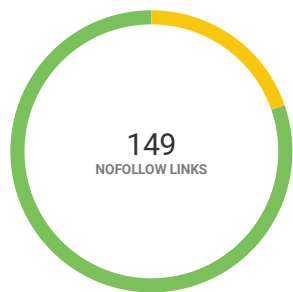

Toxic pages

Nofollow vs DoFollow links

- 19.7% - Nofollow links
149 pages
- 80.3% - DoFollow links
608 pages

Sitewide vs Non-Sitewide links

- 65.4% - Sitewide links
495 pages
- 34.6% - Non-Sitewide links
262 pages