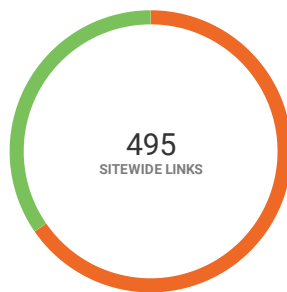

Toxic pages

Nofollow vs DoFollow links

- 19.7% - Nofollow links
149 pages
- 80.3% - DoFollow links
608 pages

Sitewide vs Non-Sitewide links

- 65.4% - Sitewide links
495 pages
- 34.6% - Non-Sitewide links
262 pages

Top 5 Link Texts

Link text	Backlinks	Domain
http://www.emailtray.com	14	5
spam was 68% of email traffic in 2012	14	9
411143. emailtray.com	22	5
emailtray	158	71
https://www.emailtray.com	324	1

Top 50 Linking Domains