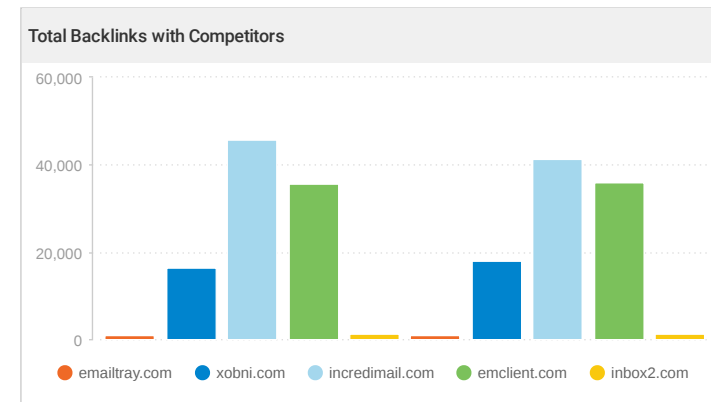

LEGEND: - Not found   ▲ Positive change   ▼ Negative change