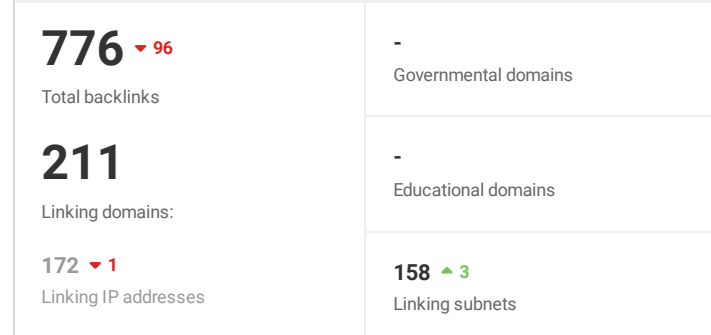

Link Sources Distribution