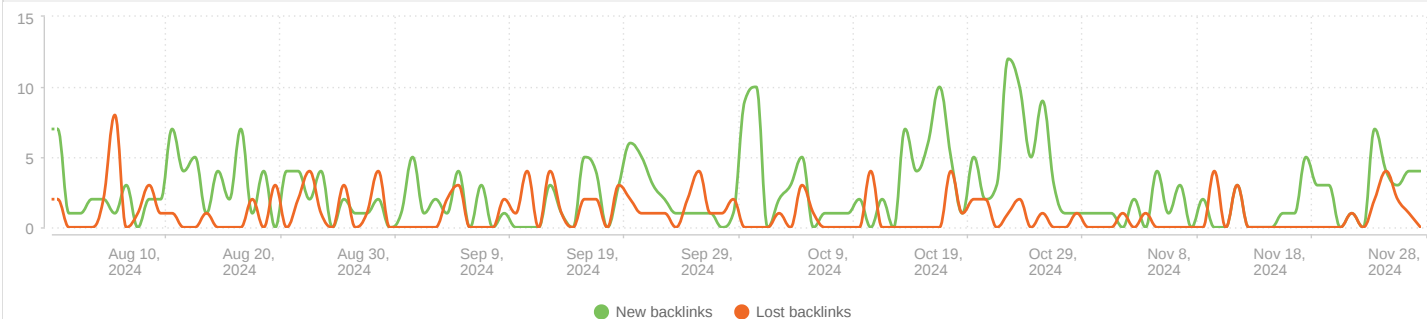

EMAILTRAY SOFTWARE

INTERNET MARKETING REPORT

Prepared for
<https://emailtray.com>

Dec 4, 2024

My Backlinks Summary for Demo Project

New and lost backlinks (120 days)

Link Sources Distribution

Total Backlinks

Toxic pages

Nofollow vs DoFollow links

- 19.7% - Nofollow links
149 pages
- 80.3% - DoFollow links
608 pages

Sitewide vs Non-Sitewide links

- 65.4% - Sitewide links
495 pages
- 34.6% - Non-Sitewide links
262 pages