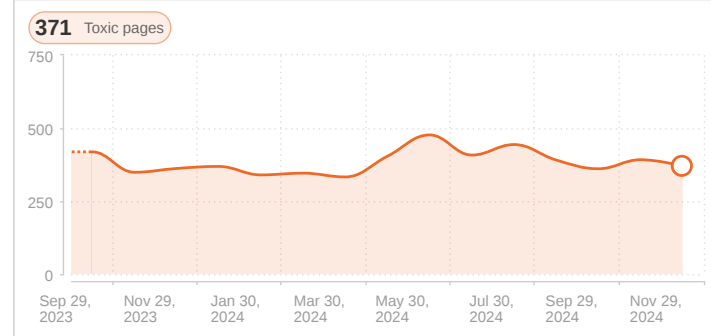

Toxic pages

Nofollow vs DoFollow links

- 19.7% - Nofollow links
149 pages
- 80.3% - DoFollow links
608 pages

Sitewide vs Non-Sitewide links

- 65.4% - Sitewide links
495 pages
- 34.6% - Non-Sitewide links
262 pages