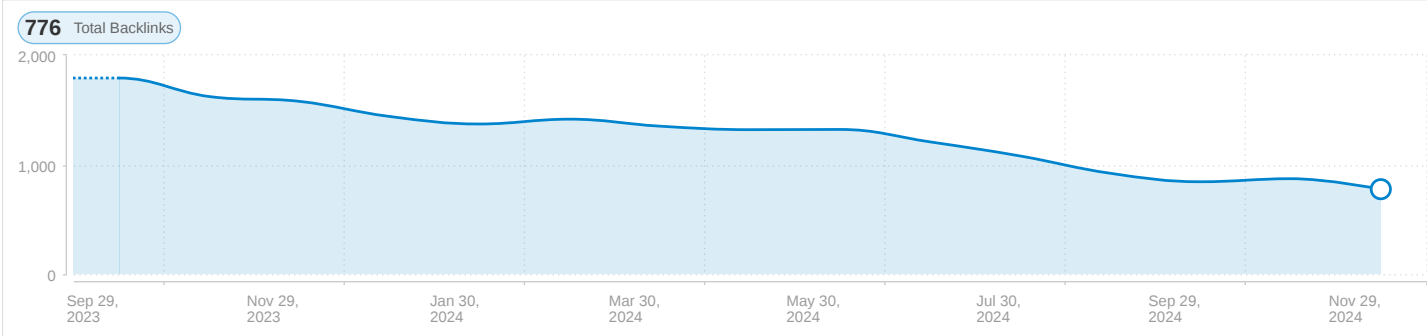

EMAILTRAY SOFTWARE

INTERNET MARKETING REPORT

Prepared for
<https://emailtray.com>

Dec 4, 2024

My Backlinks Summary for Demo Project

New and lost backlinks (120 days)

Link Sources Distribution

Total Backlinks

Toxic pages

Nofollow vs DoFollow links

- 19.7% - Nofollow links
149 pages
- 80.3% - DoFollow links
608 pages

Sitewide vs Non-Sitewide links

- 65.4% - Sitewide links
495 pages
- 34.6% - Non-Sitewide links
262 pages