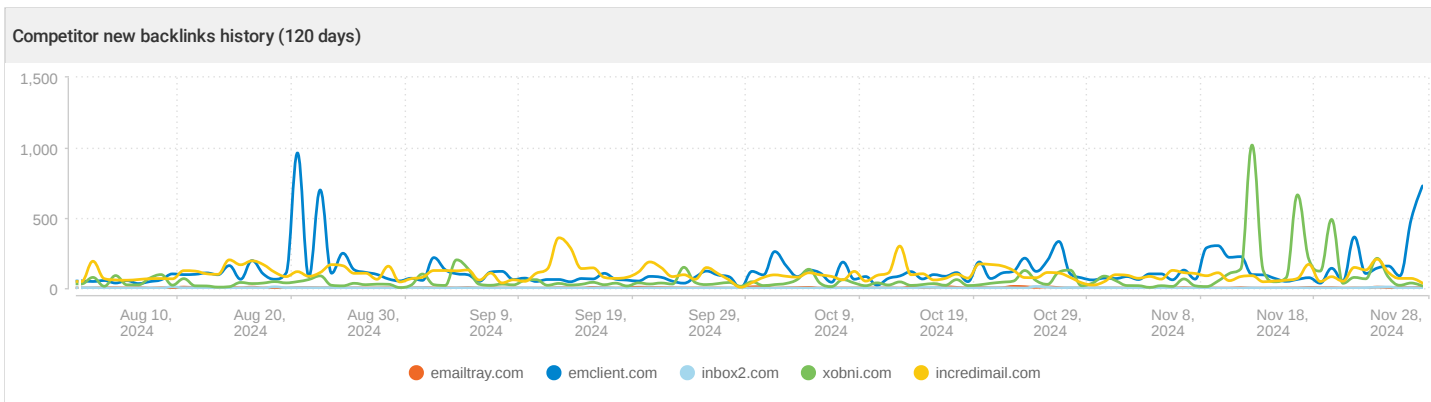

LEGEND: - Not found   ▲ Positive change   ▼ Negative change