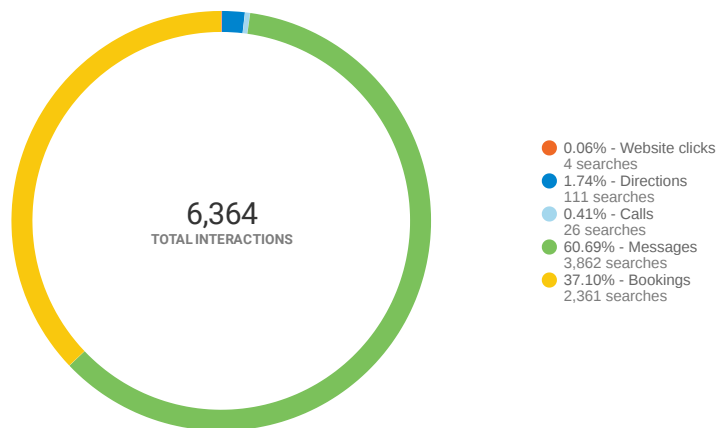

Google Rating  
**No reviews**

Total Views  
**5.5K**

Total Interactions  
**6.3K**

Customer Interaction Rate  
**114.65%**

### Business Profile interactions distribution

The diagram shows how customers search for your business

### Business Profile views

The diagram shows the Google services that customers use to find your business