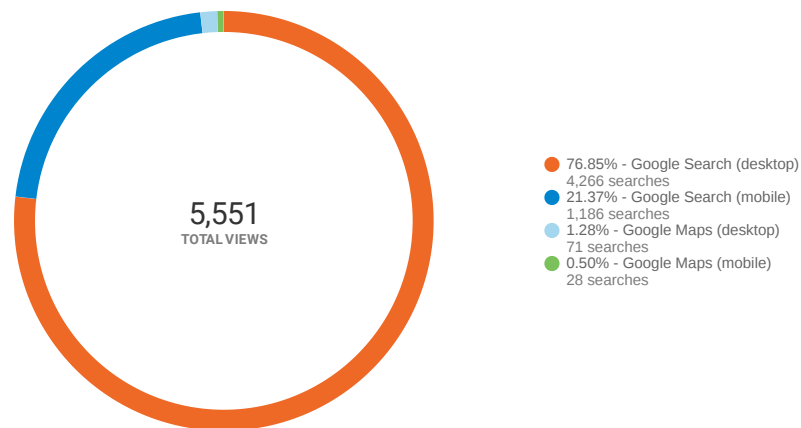

Google Rating  
**No reviews**

Total Views  
**5.5K**

Total Interactions  
**6.3K**

Customer Interaction Rate  
**114.65%**

### Business Profile interactions distribution

The diagram shows how customers search for your business

### Business Profile views

The diagram shows the Google services that customers use to find your business