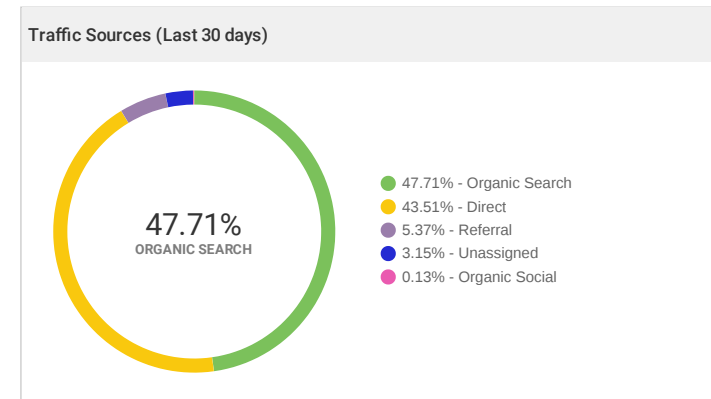

## Google Analytics (GA4) Summary for Demo Project

| Traffic Overview for All channels (Last 30 days) |   |                                    |
|--|---|------------------------------------|
| <b>797</b><br>New Users                          | <b>457</b><br>Engaged Sessions          | <b>59.90%</b><br>Engagement Rate   |
| <b>0.56</b><br>Engaged Sessions per User         | <b>00:01:55</b><br>Avg. Engagement Time | <b>\$8,056.35</b><br>Total Revenue |

| Top 5 Events by Event Count (Last 30 days) |             |             |               |
|--|-------------|-------------|---------------|
| Event Name                                 | Event Count | Total Users | Total Revenue |
| page_view                                  | 4,120       | 132         | -             |
| download_page                              | 1,381       | 672         | -             |
| session_start                              | 876         | 805         | -             |
| user_engagement                            | 818         | 417         | -             |
| first_visit                                | 797         | 792         | -             |