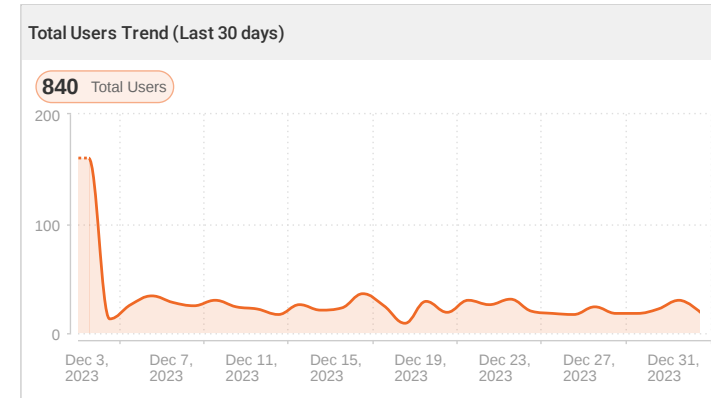

## INTERNET MARKETING REPORT

---

Prepared for  
<https://emailtray.com>

Dec 4, 2024

## Google Analytics (GA4) Summary for Demo Project

| Traffic Overview for All channels (Last 30 days) |   |                                    |
|--|---|------------------------------------|
| <b>797</b><br>New Users                          | <b>457</b><br>Engaged Sessions          | <b>59.90%</b><br>Engagement Rate   |
| <b>0.56</b><br>Engaged Sessions per User         | <b>00:01:55</b><br>Avg. Engagement Time | <b>\$8,056.35</b><br>Total Revenue |

| Top 5 Events by Event Count (Last 30 days) |             |             |               |
|--|-------------|-------------|---------------|
| Event Name                                 | Event Count | Total Users | Total Revenue |
| page_view                                  | 4,120       | 132         | -             |
| download_page                              | 1,381       | 672         | -             |
| session_start                              | 876         | 805         | -             |
| user_engagement                            | 818         | 417         | -             |
| first_visit                                | 797         | 792         | -             |