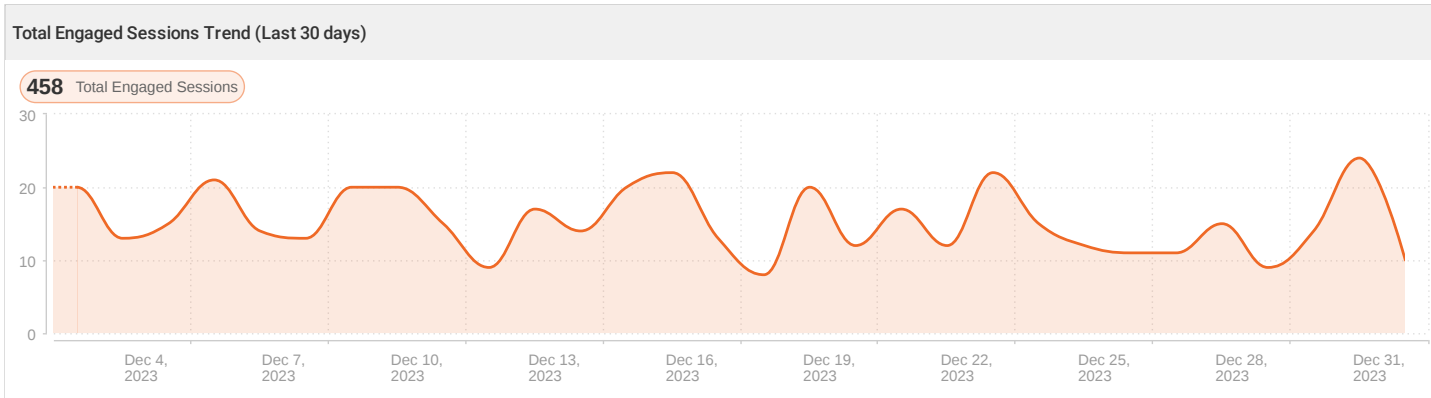

## Google Analytics (GA4) Summary for Demo Project

| Traffic Overview for All channels (Last 30 days) |   |                                    |
|--|---|------------------------------------|
| <b>797</b><br>New Users                          | <b>457</b><br>Engaged Sessions          | <b>59.90%</b><br>Engagement Rate   |
| <b>0.56</b><br>Engaged Sessions per User         | <b>00:01:55</b><br>Avg. Engagement Time | <b>\$8,056.35</b><br>Total Revenue |

| Top 5 Events by Event Count (Last 30 days) |             |             |               |
|--|-------------|-------------|---------------|
| Event Name                                 | Event Count | Total Users | Total Revenue |
| page_view                                  | 4,120       | 132         | -             |
| download_page                              | 1,381       | 672         | -             |
| session_start                              | 876         | 805         | -             |
| user_engagement                            | 818         | 417         | -             |
| first_visit                                | 797         | 792         | -             |