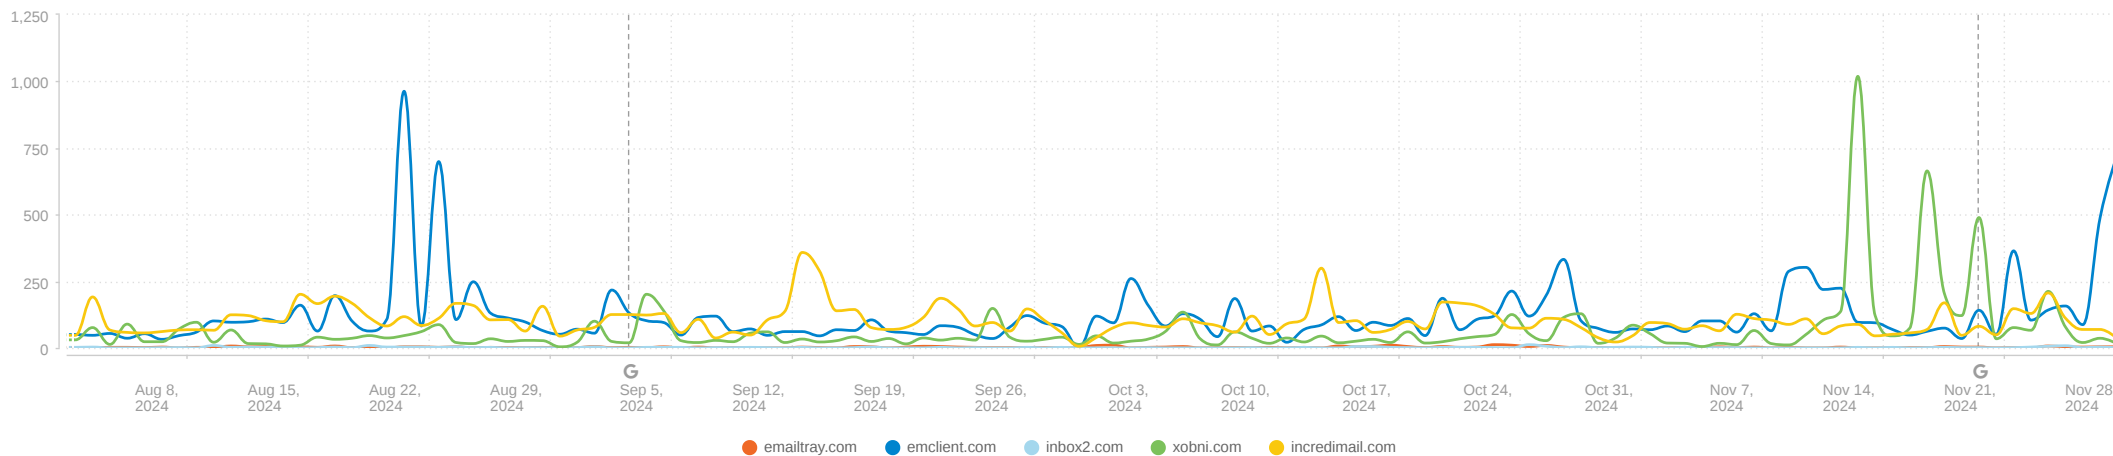

Competitor new backlinks

The graph shows the number of new backlinks found between Aug 2, 2024 - Nov 28, 2024

Parameter	emailtray.com	xobni.com	incredimail.com	emclient.com	tip inbox2.com
Total backlinks	776 ▼ 96	18,069 ▲ 1.7K	41,375 ▼ 4.2K	35,912 ▲ 335	1,384 ▼ 2
Linking domains	211	1,111 ▼ 21	2,660 ▼ 7	2,601 ▼ 69	132 ▼ 3